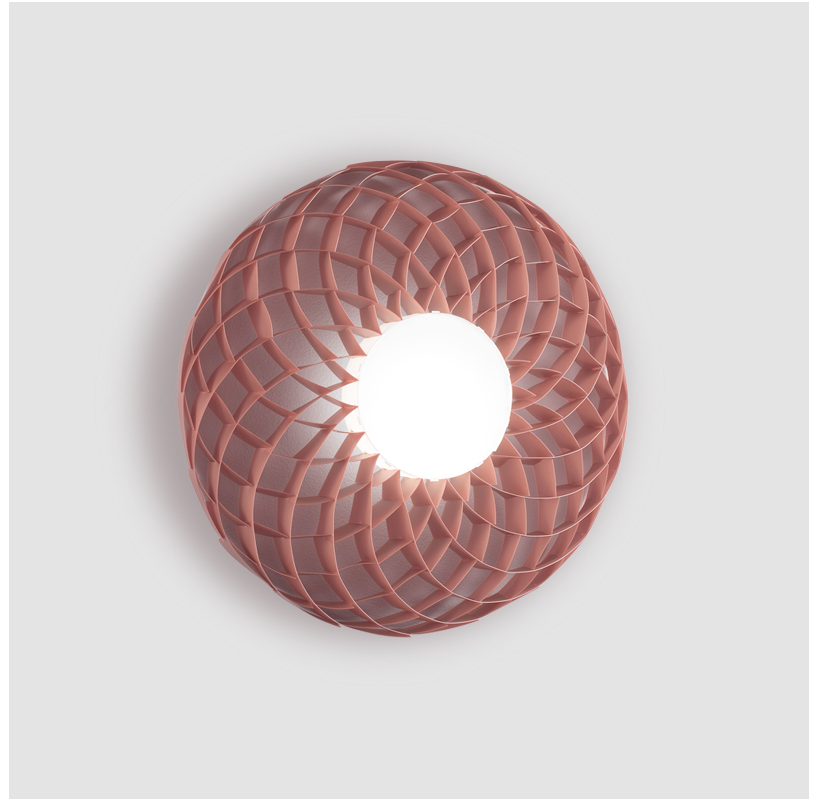

DAHLIA SURFACE

D62038-

base number   Finish
Options

1. To build a product code in our configurator select the specify button on the base model # product page
2. To build a manual product code on this datasheet choose from the options listed below in blue font and add the suffix to the base model #

GENERAL

Series: Dahlia
Brand: Linea Zero
Division: Design
Mounting Type: Surface
Mounting Location: Wall / Ceiling
Subcategory: Ambient

PHYSICAL

Shape: Abstract
Diameter (mm): 580
Diameter (in): 22 ¹³/₁₆
Height (mm): 100
Height (in): 3 ¹⁵/₁₆
Light Distribution: Downlight
Diffuser: Polilux™ Shade - See Finish Options
[Fixture Finish: WHI / SIL / NGD / COP / PKM](#)
Fixture Material: Polilux™/ Metal holder

ELECTRICAL

Number of Lamps: 3
Lamp Type: LED Retrofit
Lamp Shape: GX53
Bulb Included: Bulb Not Included
Max. Wattage Per Lamp (W): 6.5
Lamp Base: GX53
Input Voltage (V): 120

LED

OPTICAL

RATINGS AND CERTIFICATIONS

Certified By: Certified for North American Standards
IP rating: IP20

PROJECT	_____
TYPE	_____
SPECIFIER	_____
QUANTITY	_____
DATE	_____