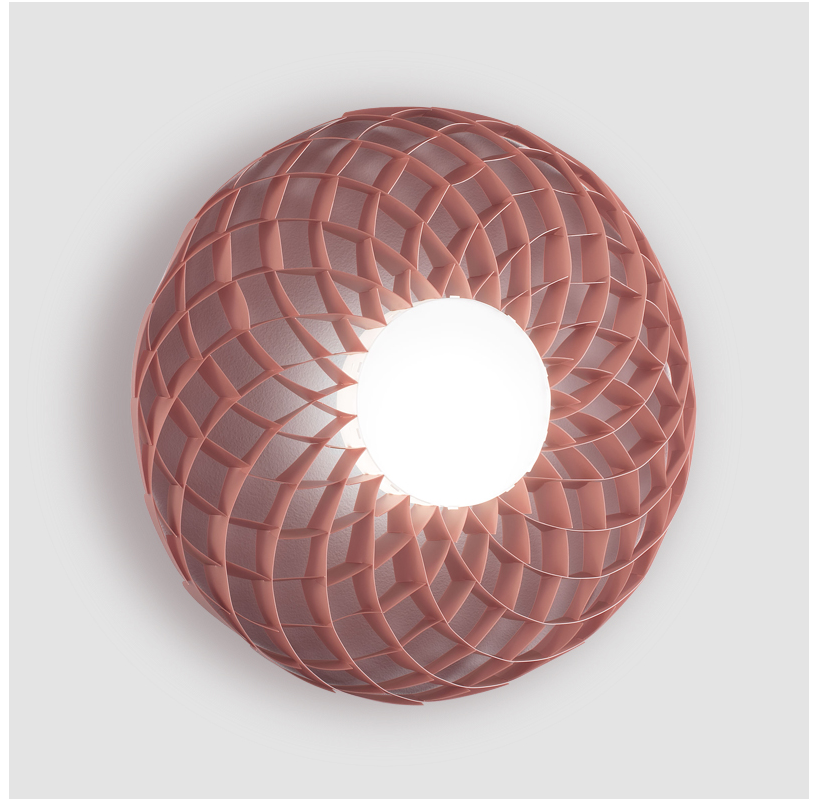

DAHLIA SURFACE

D62037-

base number   Finish
Options

PROJECT	_____
TYPE	_____
SPECIFIER	_____
QUANTITY	_____
DATE	_____

1. To build a product code in our configurator select the specify button on the base model # product page
2. To build a manual product code on this datasheet choose from the options listed below in blue font and add the suffix to the base model #

GENERAL

Series: Dahlia _____
Brand: Linea Zero _____
Division: Design _____
Mounting Type: Surface _____
Mounting Location: Wall / Ceiling _____
Subcategory: Ambient _____

PHYSICAL

Shape: Abstract _____
Diameter (mm): 980 _____
Diameter (in): 38 ⁹/₁₆ _____
Height (mm): 170 _____
Height (in): 6 ¹¹/₁₆ _____
Light Distribution: Downlight _____
Diffuser: Polilux™ Shade - See Finish Options _____
Fixture Finish: WHI / SIL / NGD / COP / PKM _____
Fixture Material: Polilux™/ Metal holder _____

ELECTRICAL

Number of Lamps: 7 _____
Lamp Type: LED Retrofit _____
Lamp Shape: GX53 _____
Bulb Included: Bulb Not Included _____
Max. Wattage Per Lamp (W): 6.5 _____
Lamp Base: GX53 _____
Input Voltage (V): 120 _____

LED

OPTICAL

RATINGS AND CERTIFICATIONS

Certified By: Certified for North American Standards _____
IP rating: IP20 _____